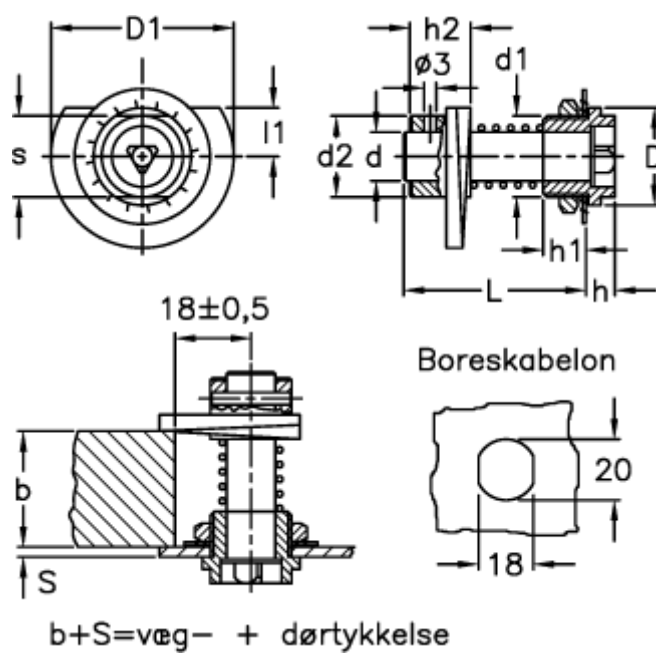

Article number: 2310006232  
Description: E+G Security latch  
BOCK.25-3-S

## Measures

$D = 24$	$L = 64$
$d = 12$	$l1 = 12$
$D1 = 45$	$s = 20$
$d1 = M20 \times 1,5$	
$d2 = 20$	
$h = 6$	
$h1 = 11$	
$h2 = 15$	